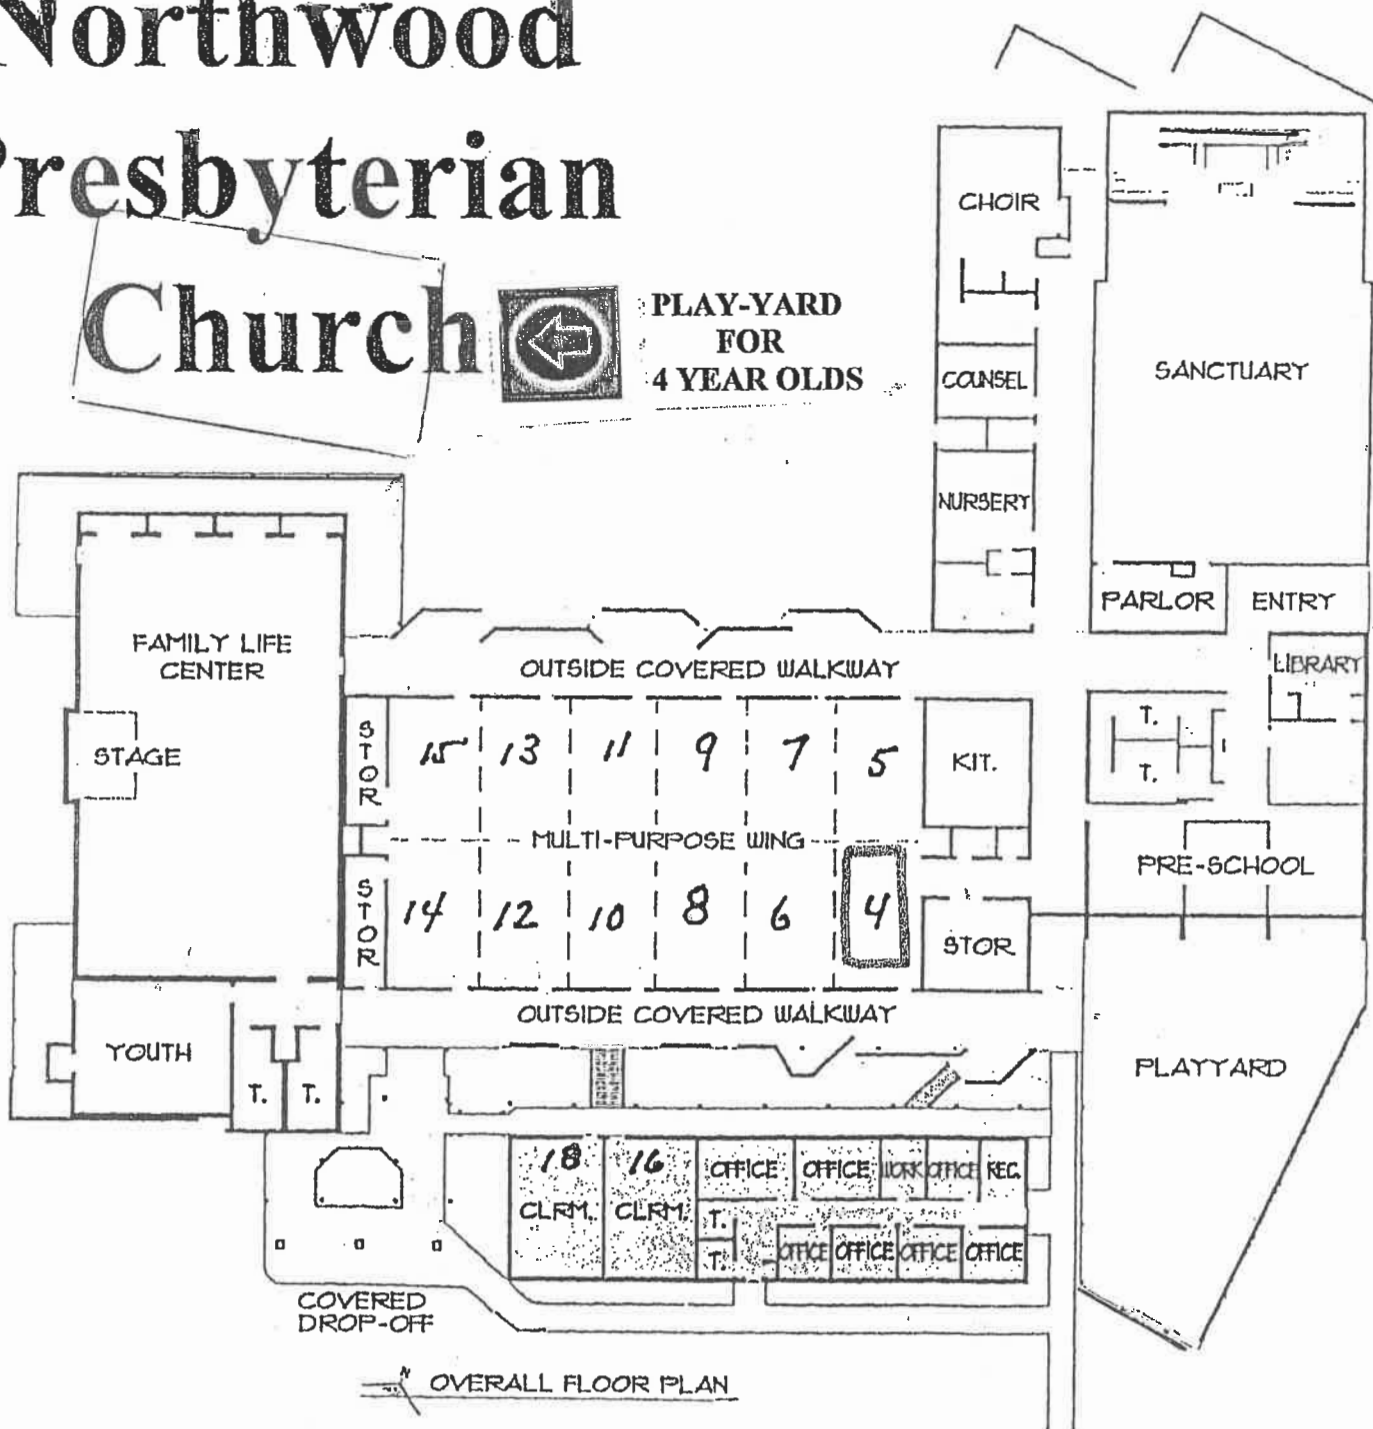

Northwood Presbyterian Church

PLAY-YARD
FOR
4 YEAR OLDS

OVERALL FLOOR PLAN